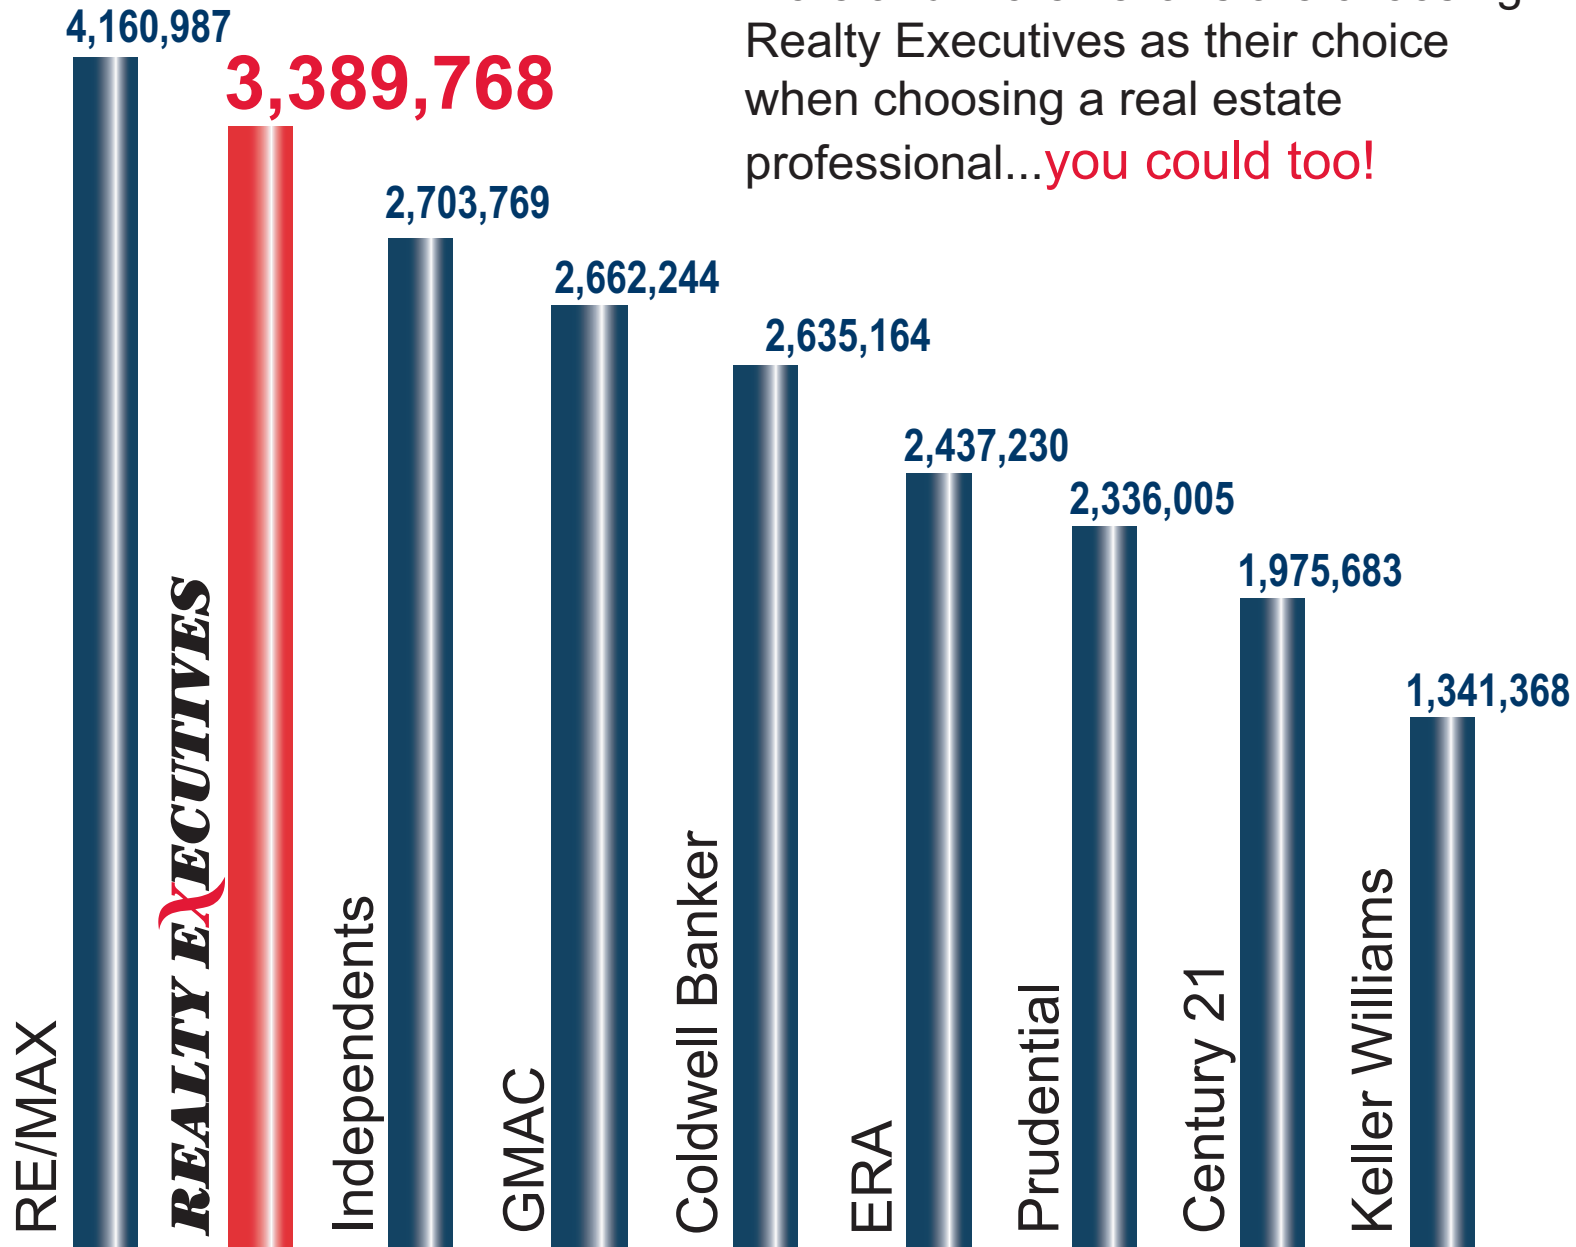

More and more Texans are choosing Realty Executives as their choice when choosing a real estate professional...**you could too!**

**Production Volume
Per Agent**

1-888-693-8309 www.austinrealtyexecutives.com